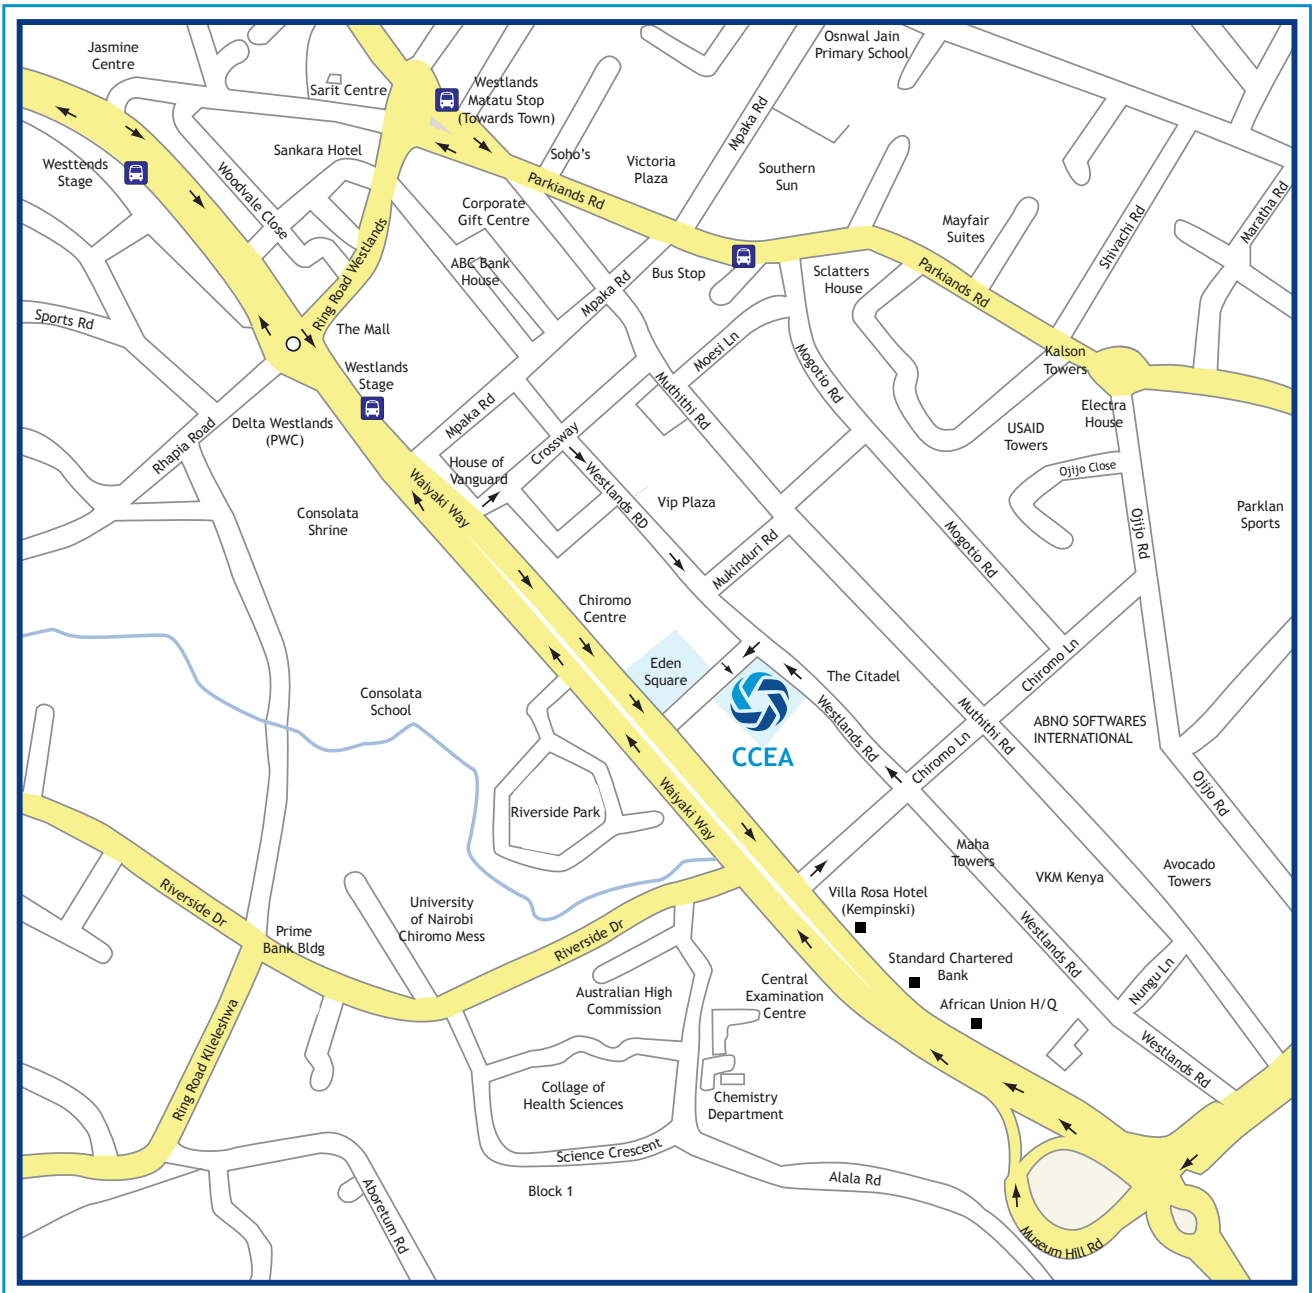

CAPITAL CLUB

East Africa's Premier Private Business Club

MAP AND DIRECTIONS

Coming from Nairobi Central (Town) via Waiyaki Way

From Uhuru Highway, keep right and join into Waiyaki Way headed towards Westlands. Make a u-turn before you reach The Mall roundabout (just before the Riverside Park entrance on your left). Head back towards town, pass Eden Square (Chartis) on your left and take the next left into Chiromo Lane. Take the first left into Westlands Road and you will see Imperial Court on your left hand side.

Coming from Thika Road

From Thika Road connect onto Forest Road and head towards The National Museum. Keep right and join into Waiyaki Way (via the flyover) headed towards Westlands. Make a u-turn before you reach The Mall roundabout (just before the Riverside Park entrance on your left). Head back towards town, pass Eden Square (Chartis) on your left and take the next left into Chiromo Lane. Take the first left into Westlands Road and you will see Imperial Court on your left hand side.

Coming from ABC Place

Head down towards Westlands on Waiyaki Way, going straight-on at The Mall roundabout. Continue towards town, pass Eden Square (Chartis) on your left and take the next left into Chiromo Lane. Take the first left into Westlands Road and you will see Imperial Court on your left hand side.